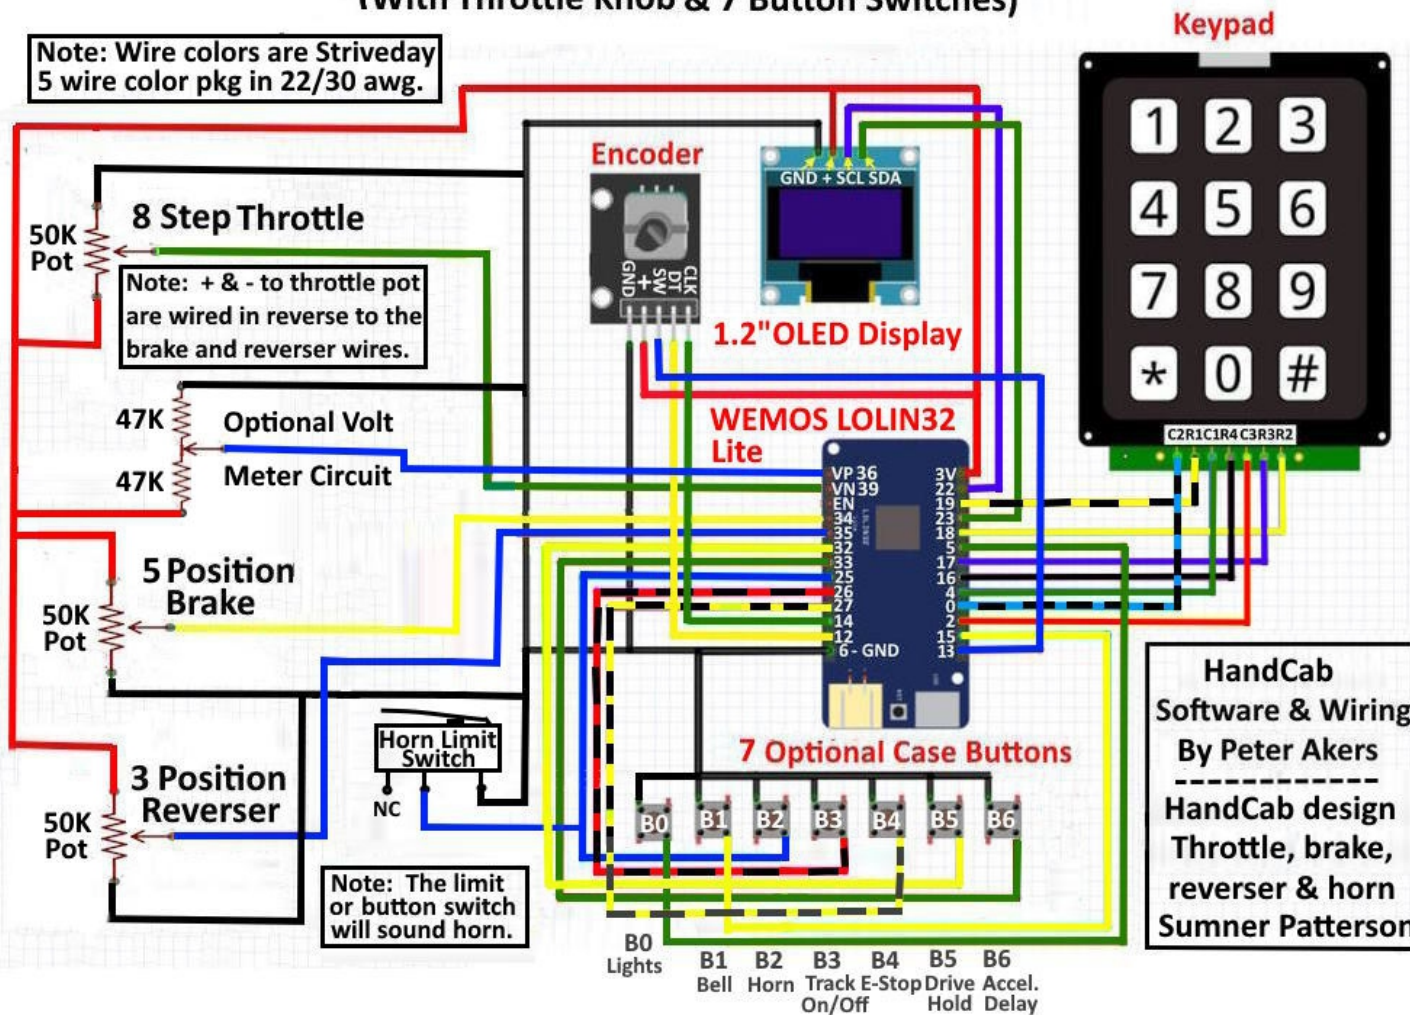

--- WiTcontroller HandCab WiThrottle ---

(With Throttle Knob & 7 Button Switches)

Note: Wire colors are Striveday 5 wire color pkg in 22/30 awg.

HandCab
 Software & Wiring
 By Peter Akers

 HandCab design
 Throttle, brake,
 reverser & horn
 Sumner Patterson